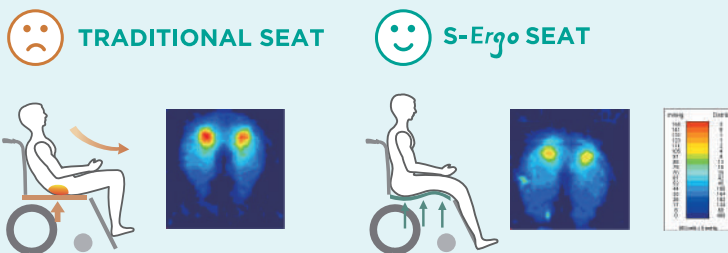

Ergo Series Design Concept

Matches the anatomic curves of the body, to evenly distribute users' weight from the hip bone to the lower thigh to maximize comfort and encourage proper posture.

Detachable, Swingaway Footrests

Allows for easy transfer, on and off the wheelchair and detaches with no tools required.

Push & Pull Brake

Karma's Push & Pull brake system allows attendants to safely park the wheelchair without bending down to reach the wheel locks.