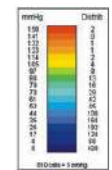

HOW DOES IT WORK?

Designed according to the body curve, S-Ergo Seating is capable of relieving pressure, stabilizing seating position and reducing downward sliding.

Specification

44	54	103	62	94	38-46	manual: 5°, 19°	Normal: 200W Max: 420W	22AhX2	200X50/12"	VR2	75	8°	5	6km/hr	28km	115kg	61.5kg	37.5kg

Karma reserves the right to modify information herein without further notice.

Unit : cm ±1cm ±0.5kg