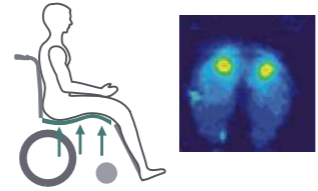

KP-10.2 Captain Seat Version

Tool-free disassembly, making outdoor trip possible and simple

TRADITIONAL SEAT

Causes high risk of decubitus ulcers because of pressure points concentrating on hipbone area.

S-Ergo SEAT

The S-Ergo system (intelligent s-shaped ergonomic seating) provides efficient pressure relief by spreading weight over a greater area. This also increases stabilization and reduces sliding.

HOW DOES IT WORK?

Designed according to the body curve, S-Ergo Seating is capable of relieving pressure, stabilizing seating position and reducing downward sliding.

Specification

44	54	103	62	94	38-46	manual: 5°, 19°	Normal: 200W Max: 420W	22AhX2	200X50/12"	VR2	75	8°	5	6km/hr	28km	115kg	61.5kg	37.5kg