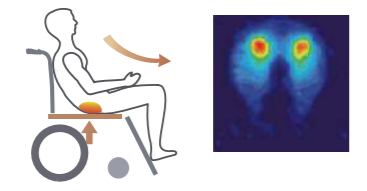

Tool-free disassembly. The maximum weight per piece is 26kg, can be easily placed in a car trunk, making outdoor travel possible and simple.

Flip-back armrest

Adjustable armrest height

Tool-free adjustable backrest angle (95°-109°)

Optional Accessories

The optional quick release steering controller enables maneuvering switches from the user to the attendants in seconds.

Swing-away and detachable footrest

Adjustable armrest height

Equipped with captain seat for extra riding comfort

KP-10.2 Captain Seat Version

Tool-free disassembly, making outdoor trip possible and simple

TRADITIONAL SEAT

Causes high risk of decubitus ulcers because of pressure points concentrating on hipbone area.