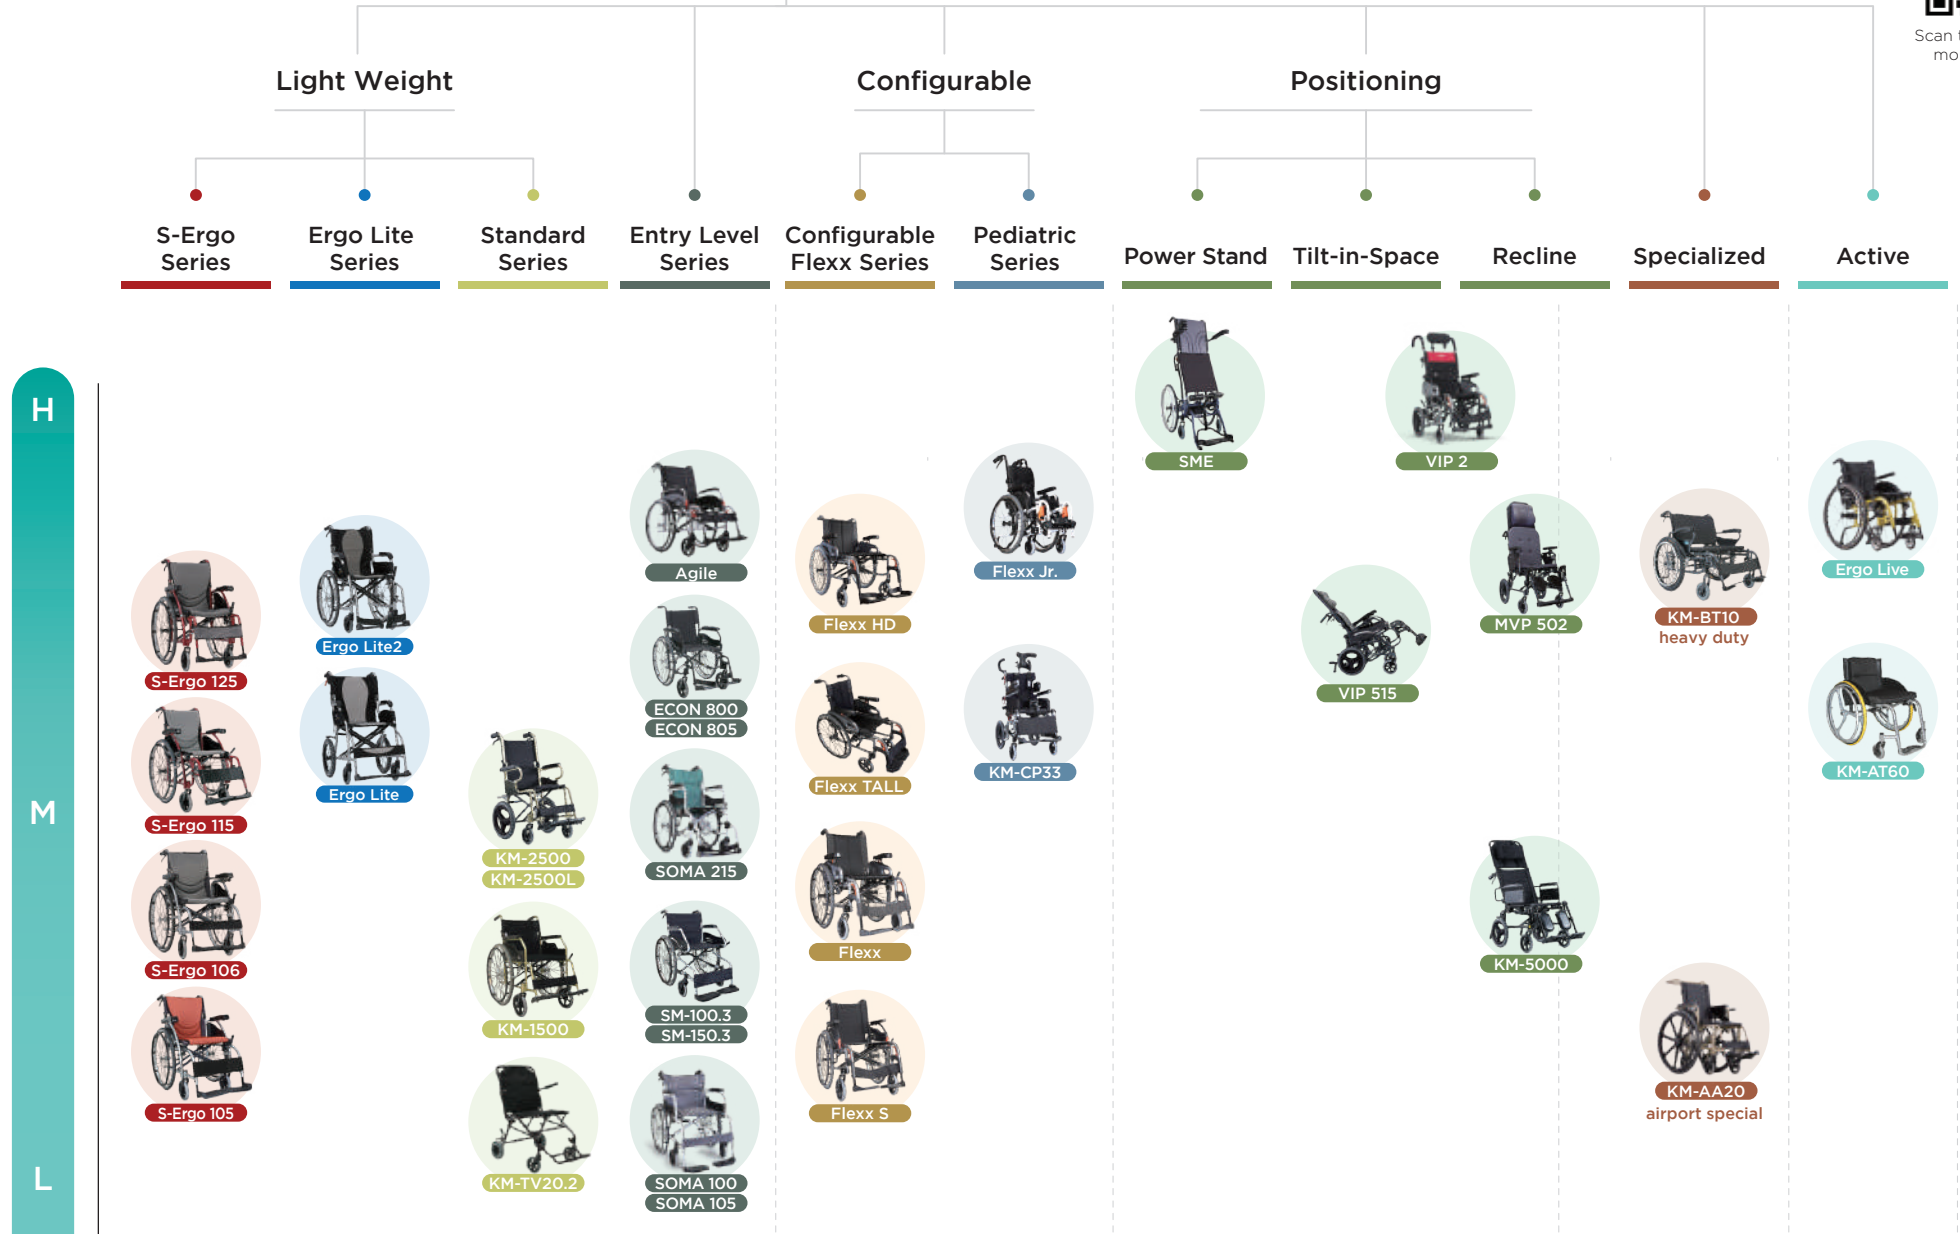

**karma** Manual Wheelchair  
**PRODUCT MAP**

Scan this QR Code for more information

H  
M  
L

**FUNCTIONALITY**

The market positioning represents the high-end/middle-end/low-end product in each product segmentation not price-comparing with each product segmentation.

**karma** Power Wheelchair  
**PRODUCT MAP**

OUTDOOR

OUTDOOR / INDOOR

INDOOR / OUTDOOR

**SABER**

**LEON**

Captain Seat   Sling Seat   Versus Seat

**EVO Lectus**   **MID Lectus**   **EVO Altus**

**Morgan**

Captain Seat   Sling Seat   Versus Seat

PEDIATRIC

**Kameleon**

**Blazer**

Captain Seat   Sling Seat   New Blazer

**Compact**

KP-25.2   eFlexx

Ergo Nimble   KP-10.3 CPT

SP-100

**Ergo Stand**

DRIVE ONLY

with POWER POSITION

Scan this QR Code for more information