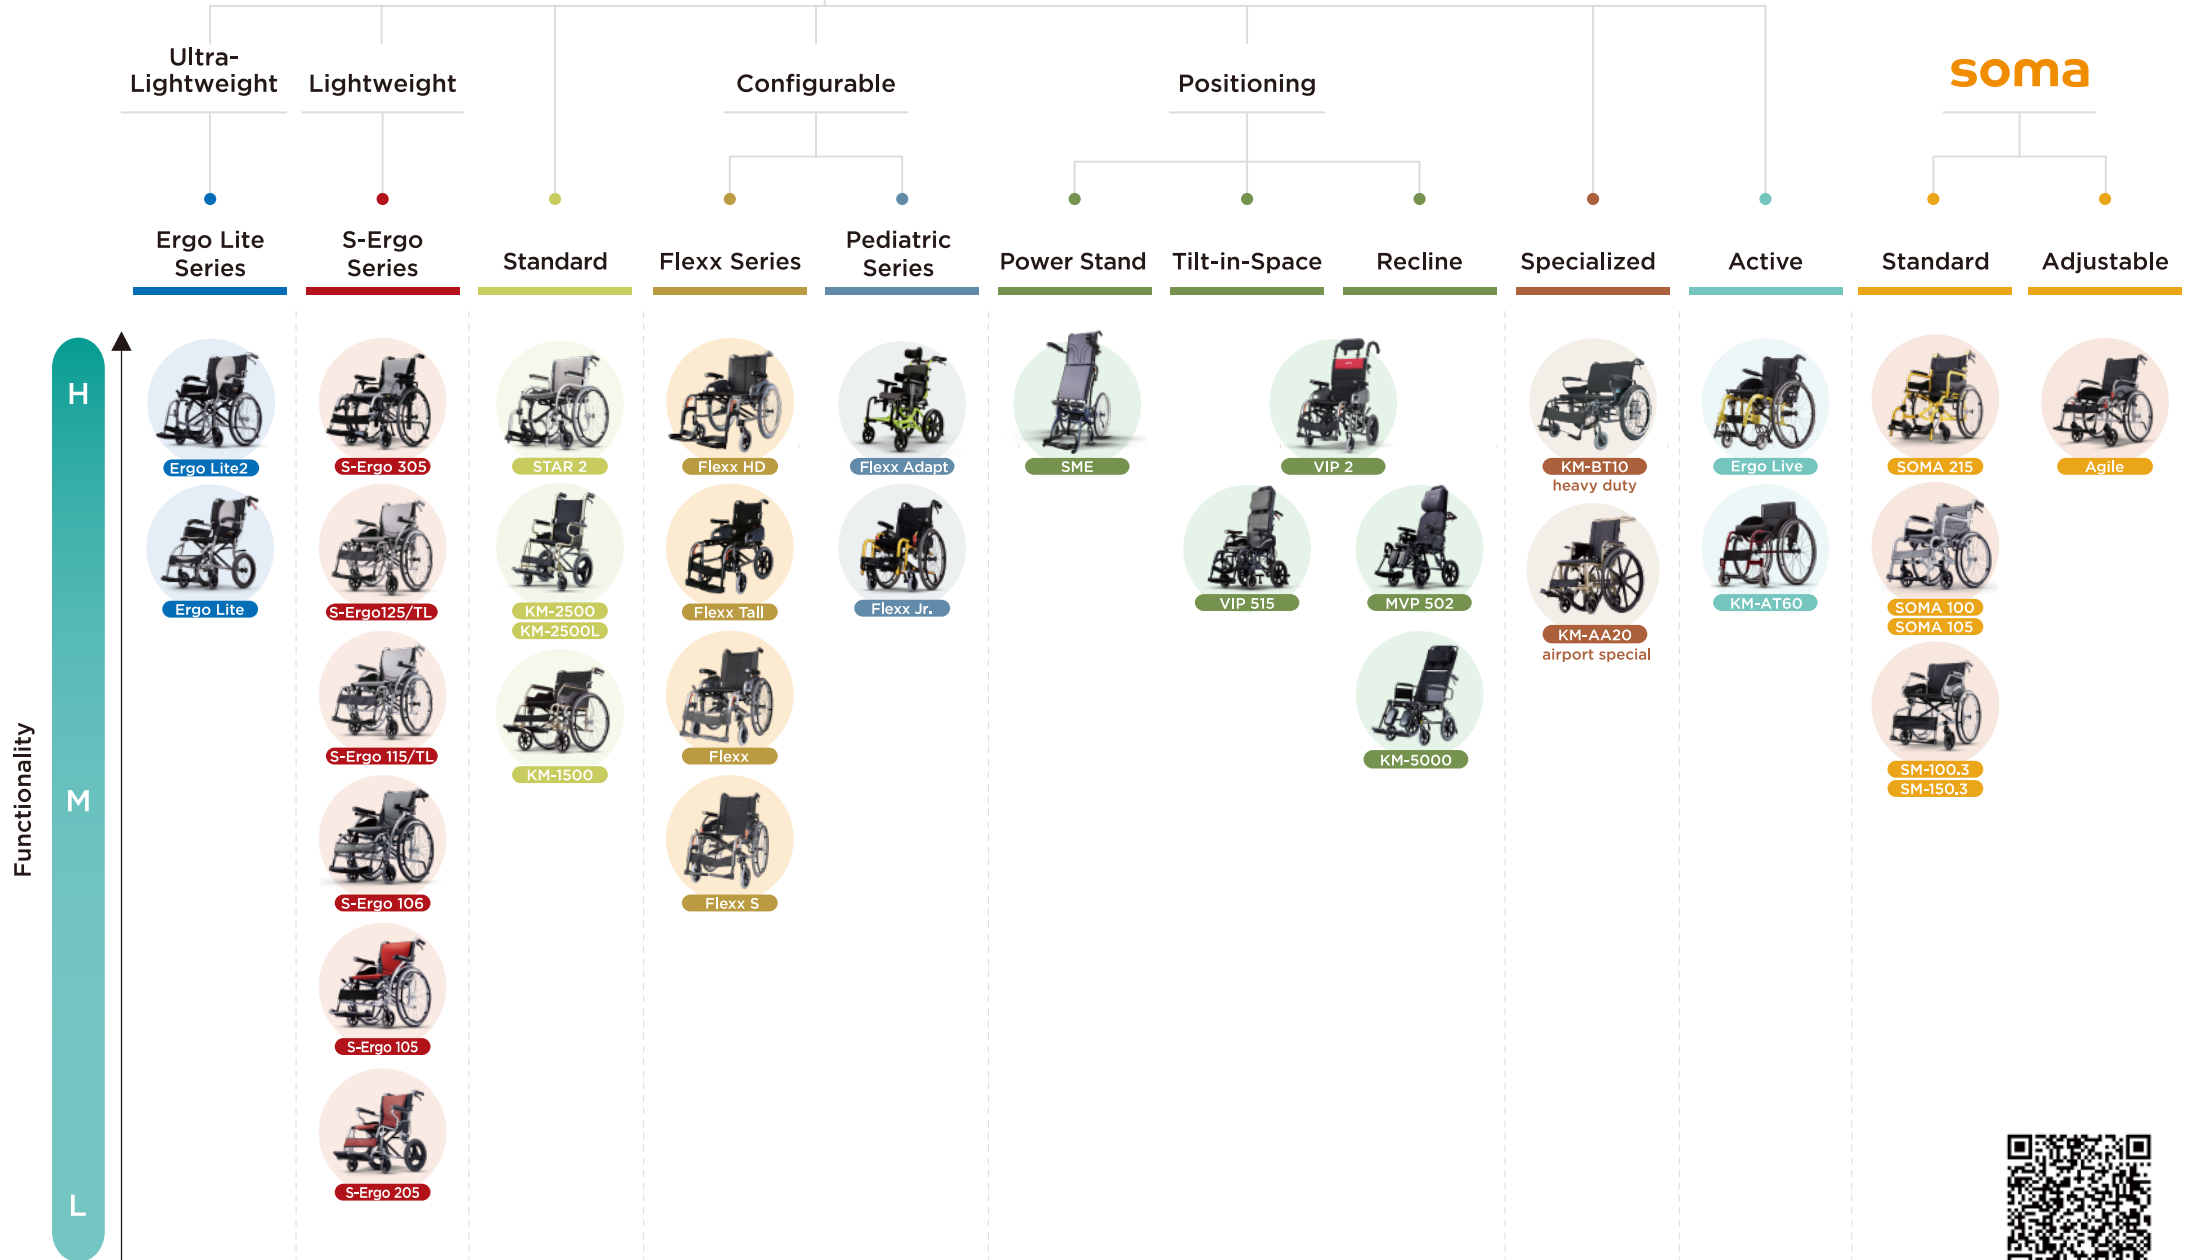

PRODUCT MAP

karma Manual Wheelchair

The market positioning represents the high-end/middle-end/low-end product in each product segmentation not price-comparing with each product segmentation.

Scan this QR Code for more information

PRODUCT MAP

karma Power Wheelchair

OUTDOOR

OUTDOOR / INDOOR

INDOOR / OUTDOOR

Scan this QR Code for more information

DRIVE ONLY

with POWER POSITION